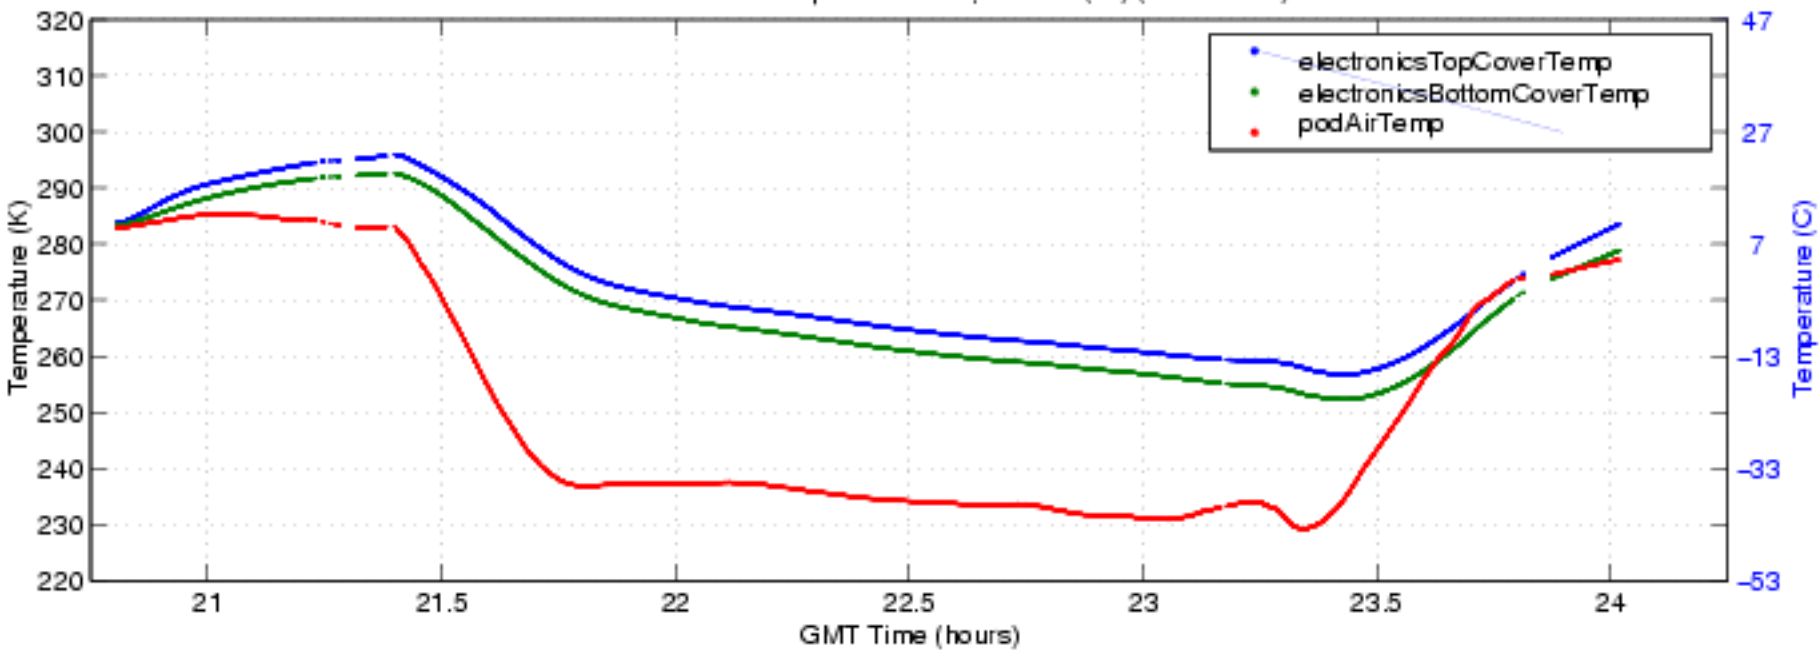

S-HIS Electronics Temperatures 2/2, 04-10-15 (fbf) (ENG Plot 8)

S-HIS Data Storage Computer Temperatures , 041015 (fbf) (ENG Plot 8)