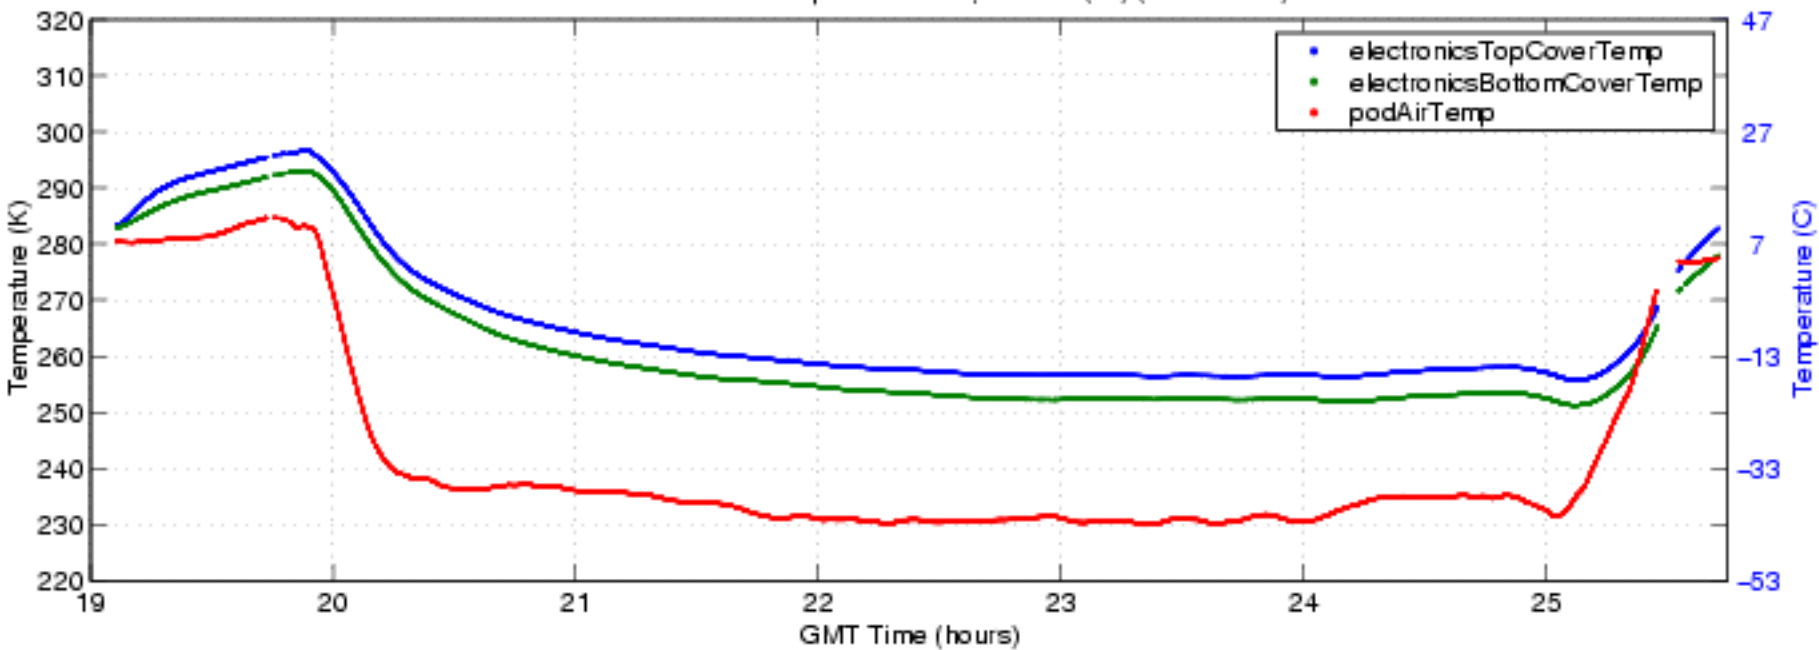

S-HIS Electronics Temperatures 2/2, 04-10-12 (fbf) (ENG Plot 8)

S-HIS Data Storage Computer Temperatures , 041012 (fbf) (ENG Plot 8)