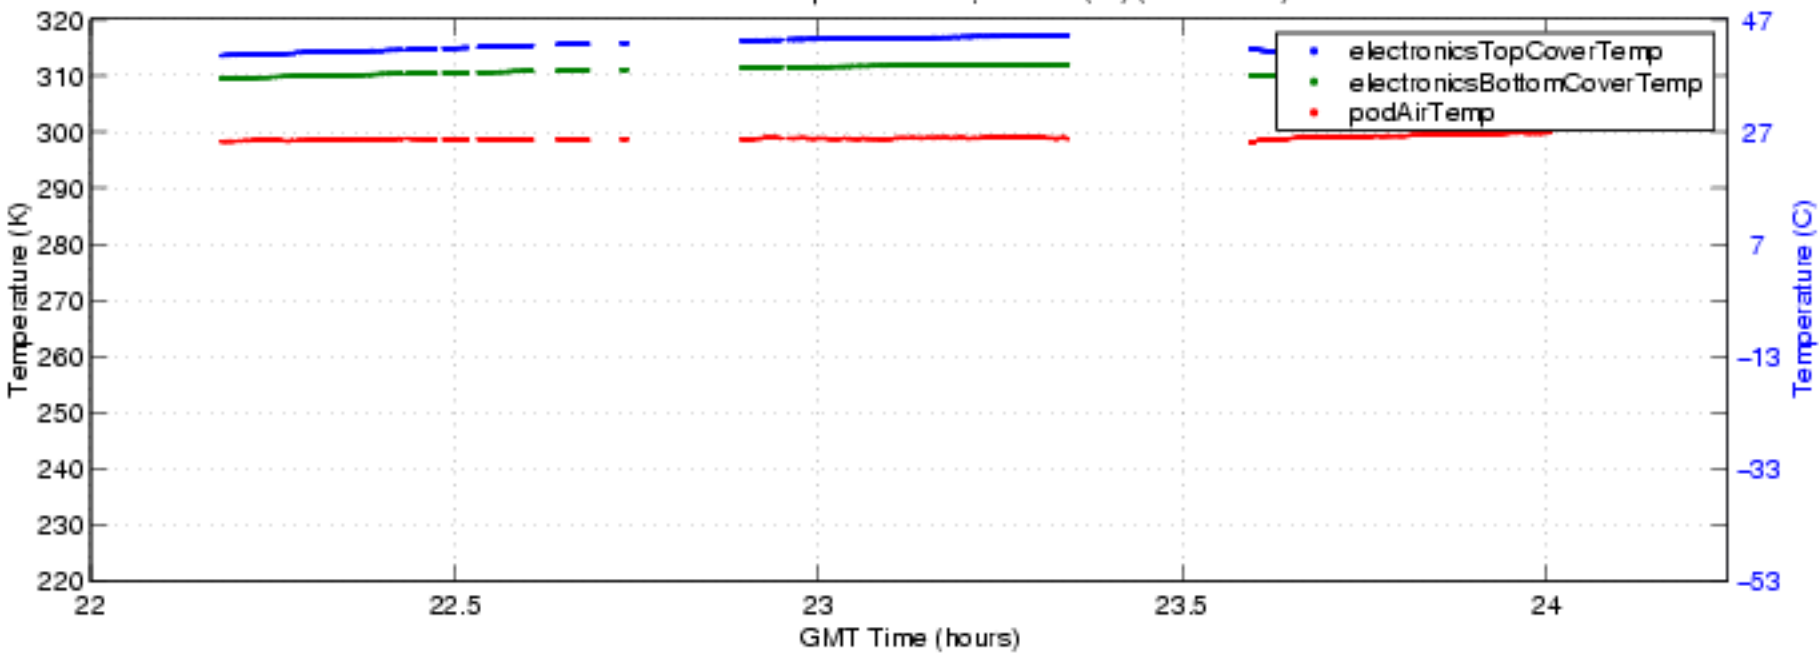

S-HIS Electronics Temperatures 2/2, 04-1005 (fbf) (ENG Plot 8)

S-HIS Data Storage Computer Temperatures , 041005 (fbf) (ENG Plot 8)